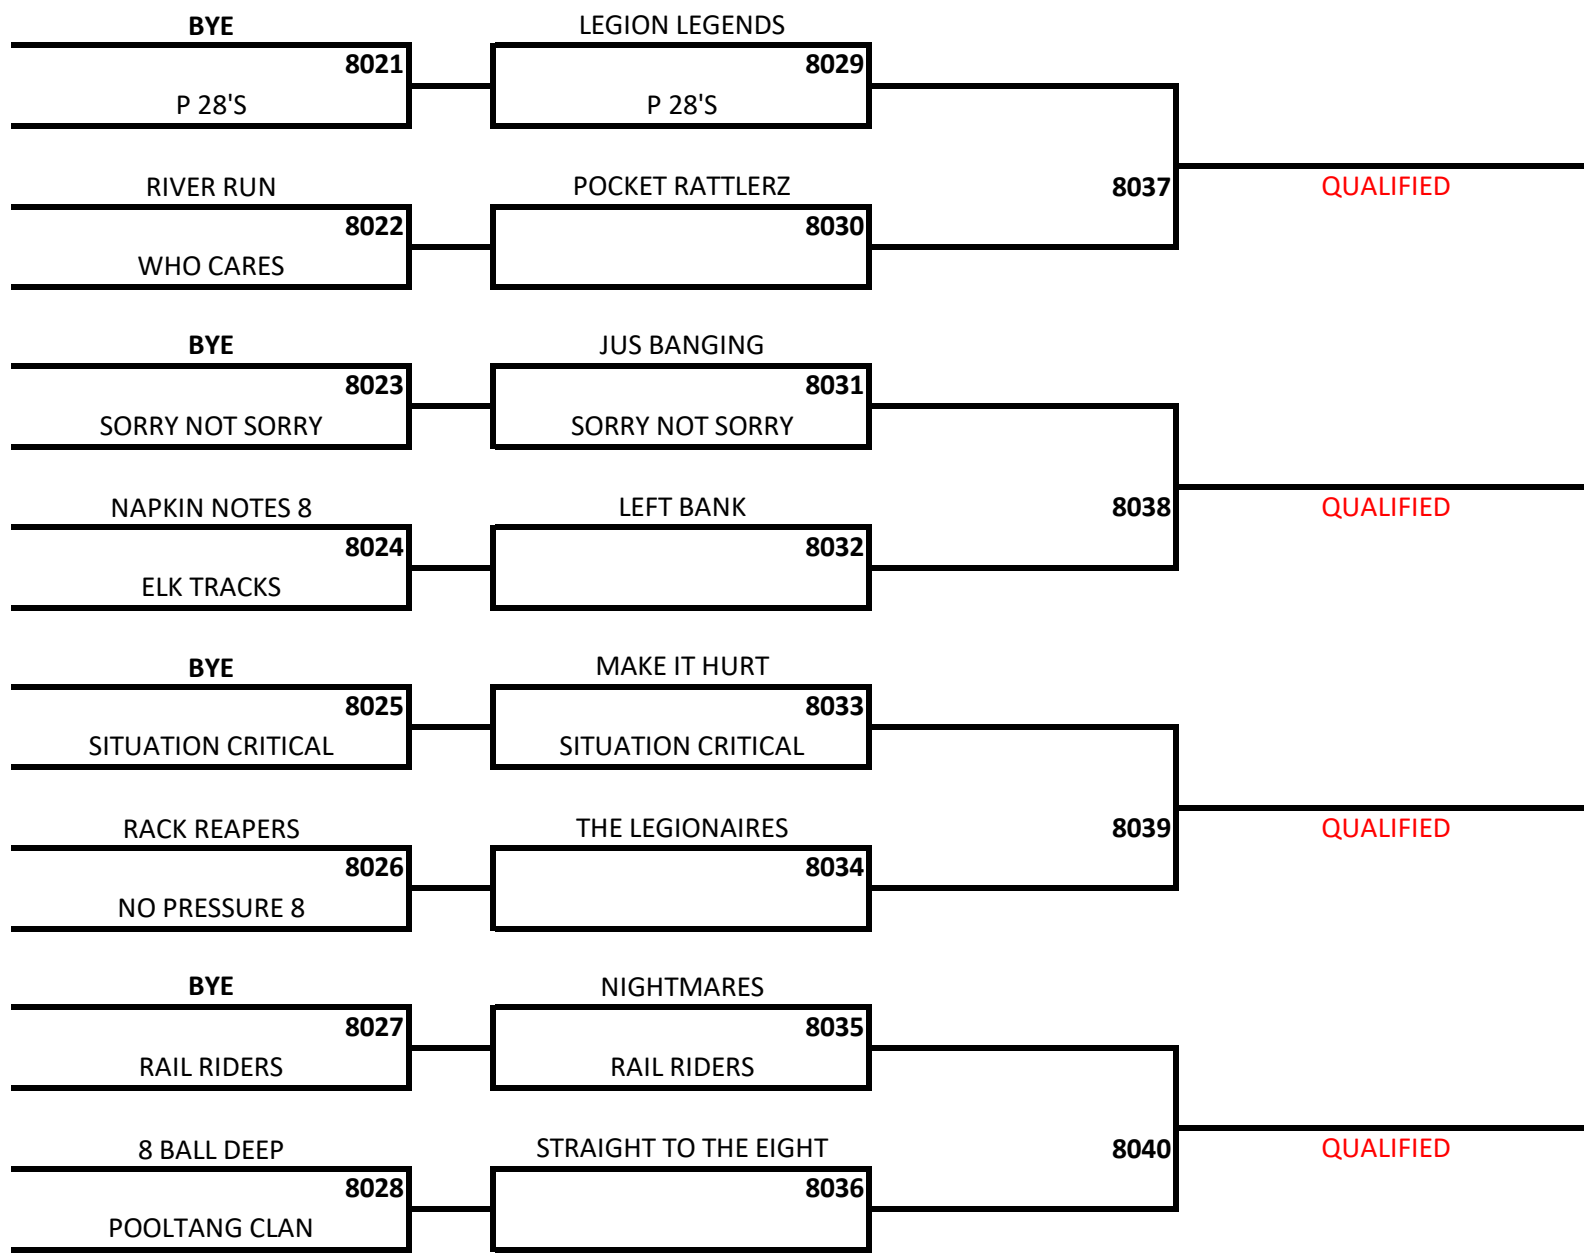

SOUTH 8 BALL FALL TRI'S 2024

**All Matches will be played at MILFORD BILLIARDS, 207B NE Front St, Milford (302)503-3909
Jan 11th**

DOORS OPEN AT 9am

SAT 9:30am - 8022, 8024, 8026, 8028, 8029, 8031

SAT 2:30pm - 8030, 8032, 8033, 8034, 8035, 8036

SAT 7:30pm - 8037, 8038, 8039, 8040